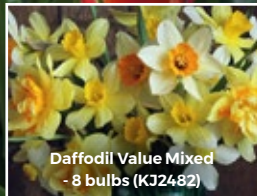

AUTUMN GIVEAWAY WIN £300!
To spend at Suttons See page 78 for details

Tulip Queensday
- 8 Bulbs (KA7172)

Daffodil Value Mixed
- 8 bulbs (KJ2482)

Galanthus elwesii (Snowdrop
Giant) - 8 bulbs (KJ2521)

SPECIAL OFFER - Order any bulbs from pages 24-43
Get these bulbs for just £3 each
See page 78 for details