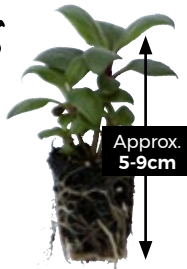

3. Online
Suttons.co.uk

Calls cost 7p per minute plus your telephone company's access charge. Calls from other networks may vary.

Plant sizes

Approx. 3-6cm

Plugs

Grown using an innovative cartridge plug system, these young plants have an extra strong root system.

Approx. 5-9cm

Postplugs

A popular size for good reason. Plant parcels fit through most standard letterboxes. Size: 5-9cm.

Approx. 5-11cm

Jumbo Plugs

Perfect for planting straight into baskets and other containers. Size: 5-11cm.