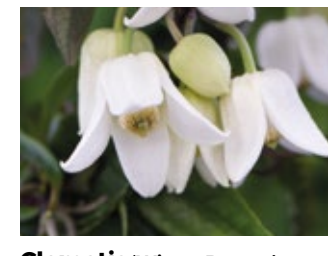

Clematis 'Winter Beauty'

Evergreen clematis with bell-shaped, delicate, waxy white flowers in winter. The foliage is so lush, that you'll think it's summertime all year round!

HP. 4m (13ft). Flowers: Dec-Feb. Sun/Part Shade. Borders, Fences, Greenhouses, Pots.

10048	1 x 7cm pot	£12.99
KB6200	2 x 7cm pots	£22.99