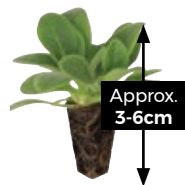

Plant sizes

Approx. 3-6cm

Plugs

Grown using an innovative cartridge plug system, these young plants have an extra strong root system.