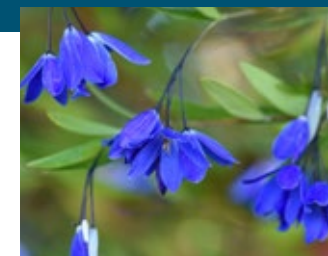

Sollya 'Ultra Blue'

Unusual evergreen climber, best grown in a container which can be moved to frost free location in winter. Flowers all summer. HHS. 2m (6.5ft). Flowers: Jun-Sept. Dappled Shade. Fences, Greenhouses, Pots.

KB1939	1 x 9cm pot	£14.99
KB2764	2 x 9cm pots	£22.99