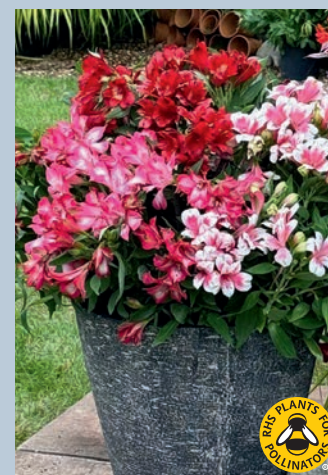

'Pink Passion' Collection

This collection is beautifully balanced with deep, light and mid tones, making the perfect trio for your patio containers.

HP. 30cm (12in). Flowers: May-Nov. Sun/Part Shade. Beds, Borders, Pots. Del: Jul-Aug.

KF9992	3 garden ready	£19.99
KF9993	6 garden ready	£34.99