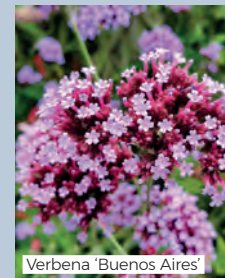

Perfect Perennial Collection

Contains all the varieties above

KJ1136 60 plugs £19.99

KJ1137 120 plugs £29.99