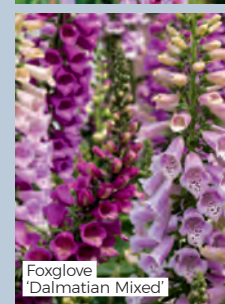

Perfect Perennial Collection

Contains all the varieties above

KJ1136 60 plugs £19.99

KJ1137 120 plugs £29.99