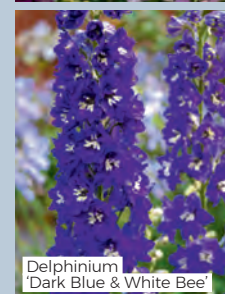

Perfect Perennial Collection

Contains all the varieties above

KJ1136 60 plugs £19.99

KJ1137 120 plugs £29.99