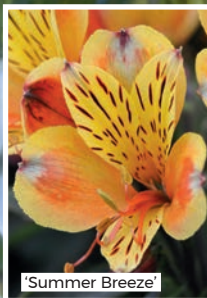

'Summer Heat'

'Summer Breeze'