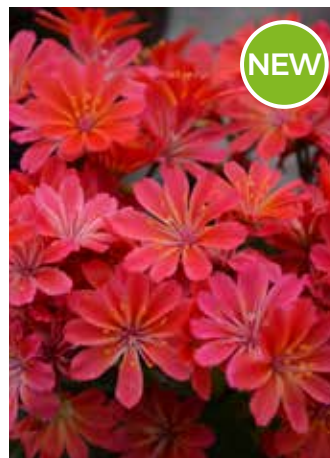

NEW

Lewisia 'Sunset Glow'

A generous first display appears from late spring into early summer, followed by a second flush from September until the first frost.

HP. 15cm (6in). Flowers: May-Nov. Sun. Beds, Borders, Pots, Rockeries. Del: Jul-Aug.

KJ0532 1 x 9cm pot £14.99

KJ0533 2 x 9cm pots £22.99